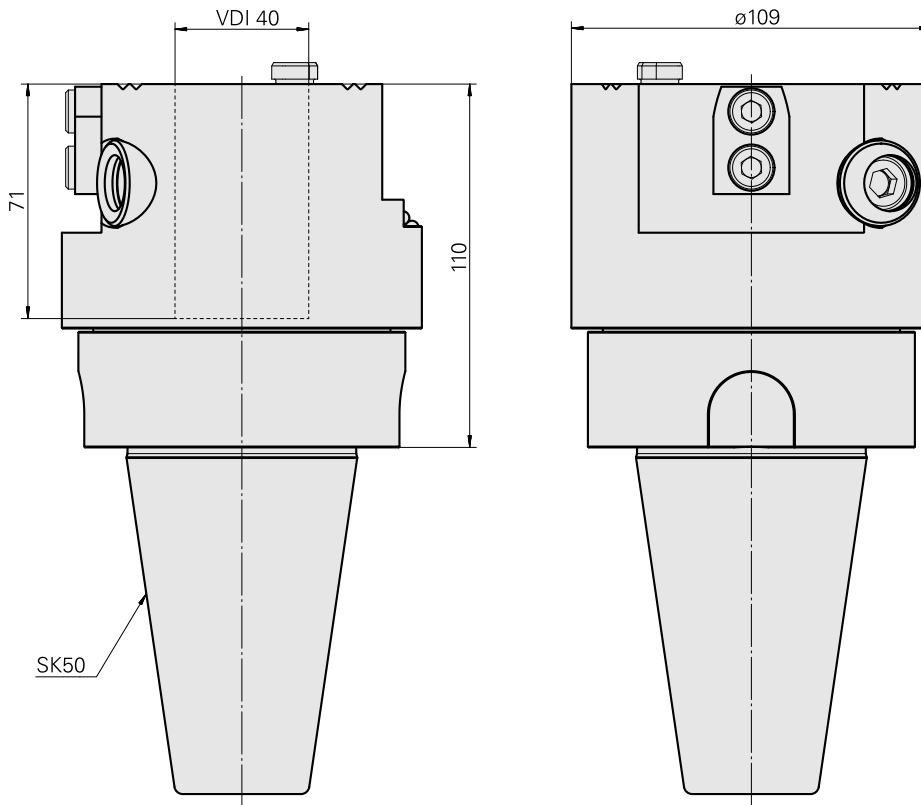

### Technical data

TH accessories category

Adapter for presetting units

Mounting

SK50

Tool mounting

VDI 40