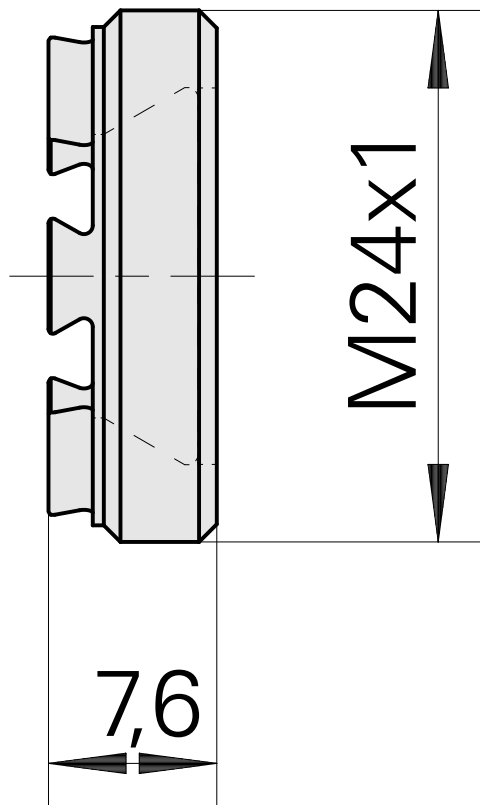

Clamping nut

Technical data

TH accessories category

Clamping nut

Mounting

ER16

Collet type

ER 16

Clamping nut type

Male thread

Documents

No downloads available for this product