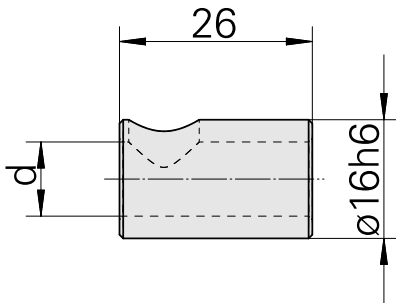

Clamping sleeve D16/ 6mm

Technical data

TH accessories category	Clamping sleeve
Mounting	D16
Tool mounting	6mm

Documents

No downloads available for this product