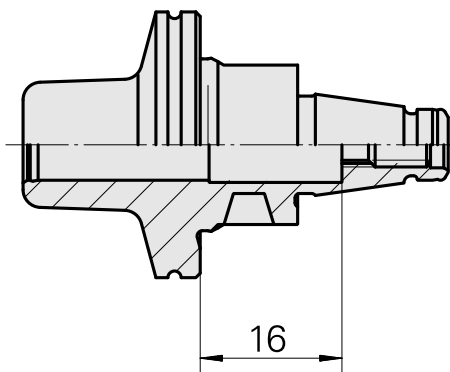

WFB 20-12 Shrink-fit mounting D8, 2-piece type

Technical data

TH accessories category

WFB 20-12

Mounting

Shrink-fit mounting D8

Quick change inserts

shrink-fit mounting

Documents

No downloads available for this product

Accessories

Optional accessories

Other accessories

[Adjusting screw M 5x10](#)

Product ID : 10674886

Previous product ID : 326793
