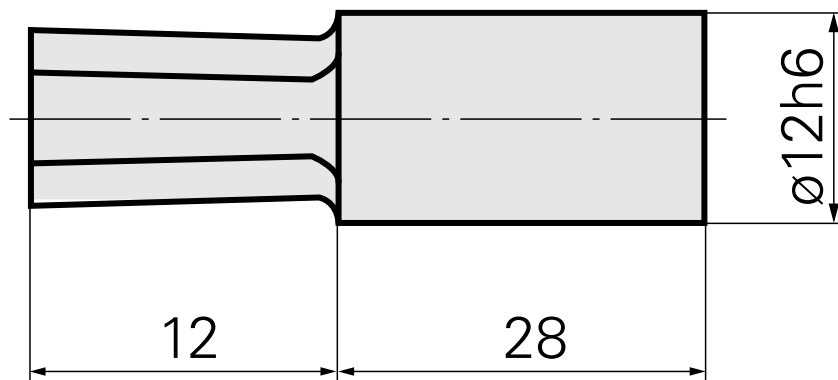

## Broach SW3 mm

### Technical data

TH accessories category	Broach
Mounting	SW3 mm
Tool mounting	12mm