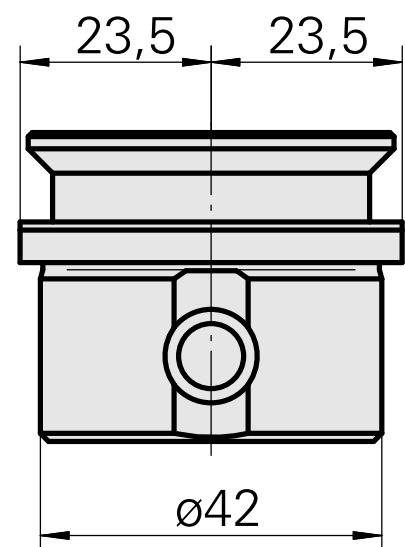

Blanking plug

Technical data

Drive	not live
Fixation MS	Shank D42
X [mm]	16 (0.63")
Y [mm]	-
Z [mm]	-
INDEX TRAUB products	MS52C • A200-6 • MS52-6.3

Documents

No downloads available for this product