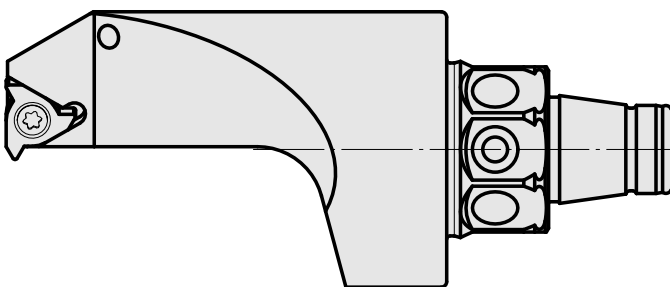

## WFB 32-20 for Threading insert 3EL-, right, without gripper groove

### Technical data

TH accessories category

WFB 32-20

Mounting

for Threading insert 3EL-

Quick change inserts

Turning tool holder