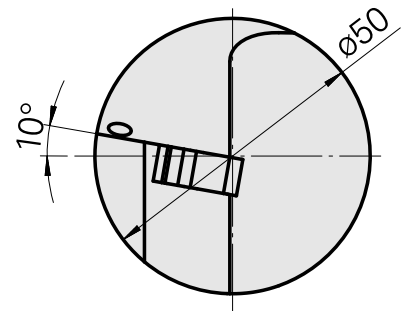

## WFB 32-20 for Threading insert 3EL-, right, without gripper groove

### Technical data

TH accessories category

WFB 32-20

Mounting

for Threading insert 3EL-

Quick change inserts

Turning tool holder