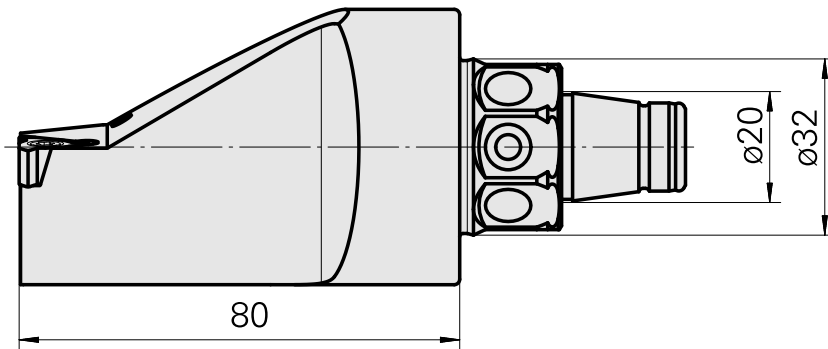

## WFB 32-20 for Threading insert 3EL-, right, without gripper groove

### Technical data

TH accessories category

WFB 32-20

Mounting

for Threading insert 3EL-

Quick change inserts

Turning tool holder