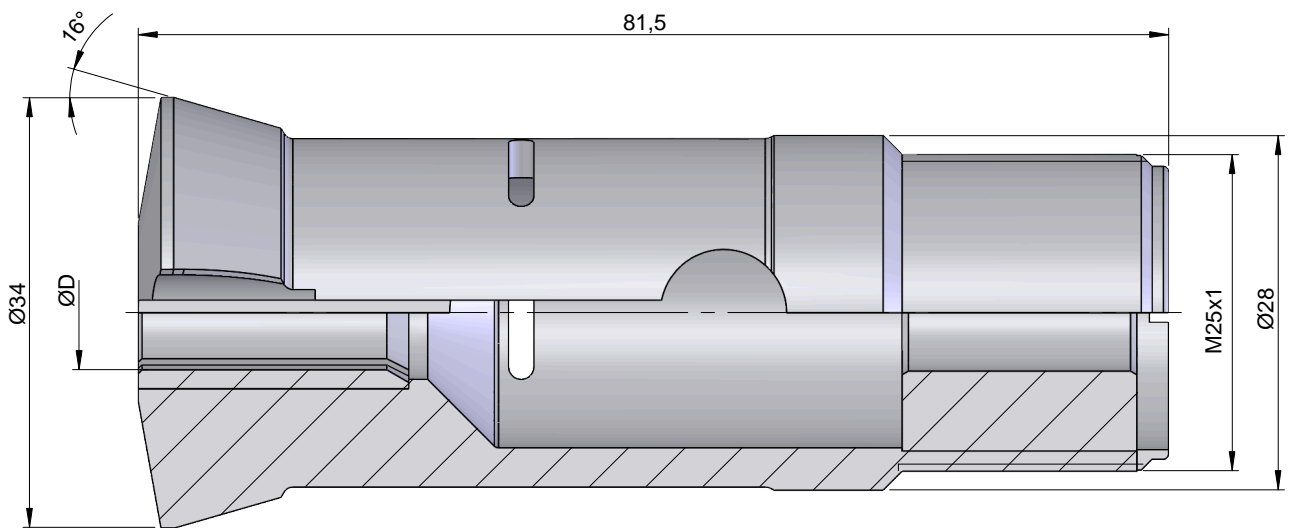

## Guide bush T223 Ø=11,00

### Technical features

<b>Clamping device size</b>	T223 deadlength
<b>Ext. manufacturer product line</b>	
<b>Clamping type</b>	with carbide insert
<b>Nominal diameter (mm)</b>	11 Millimeter
<b>Clamping method</b>	External clamping
<b>Collet design</b>	programmable (Axfix)
<b>Collet version</b>	Slots vulcanized (standard)
<b>Ext. manufacturer product line</b>	Schlenker

### Note

with bushing