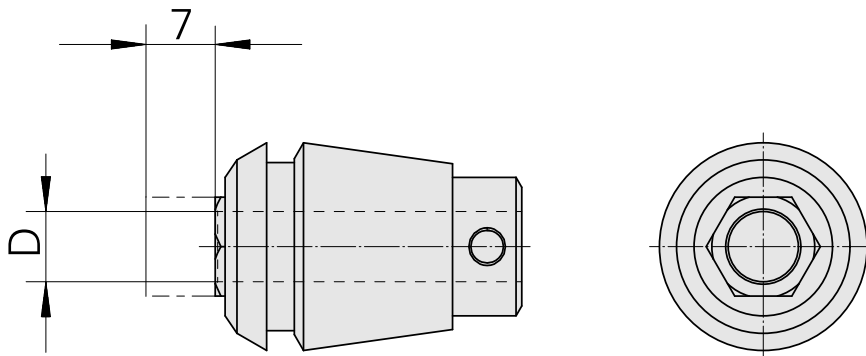

## ER-Collet chuck for taps ET 1-20 5.6mm

### Technical data

TH accessories category	ER-Collet chuck for taps
Mounting	ER20
Tool mounting	5.6mm
Collet type	ET 1-20

10881419  
323447