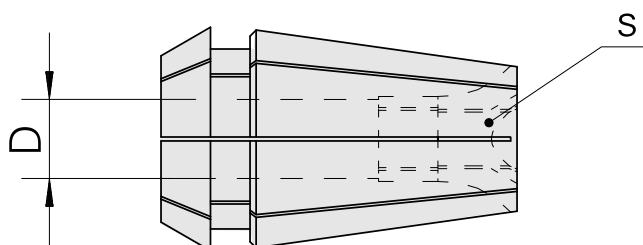

ER-Collet chuck for taps ER 11-GB 2.8mm

Technical data

TH accessories category	ER-Collet chuck for taps
Mounting	ER11
Tool mounting	2.8mm
Collet type	ER 11-GB

10878198
326889

INDEX

Documents

No downloads available for this product