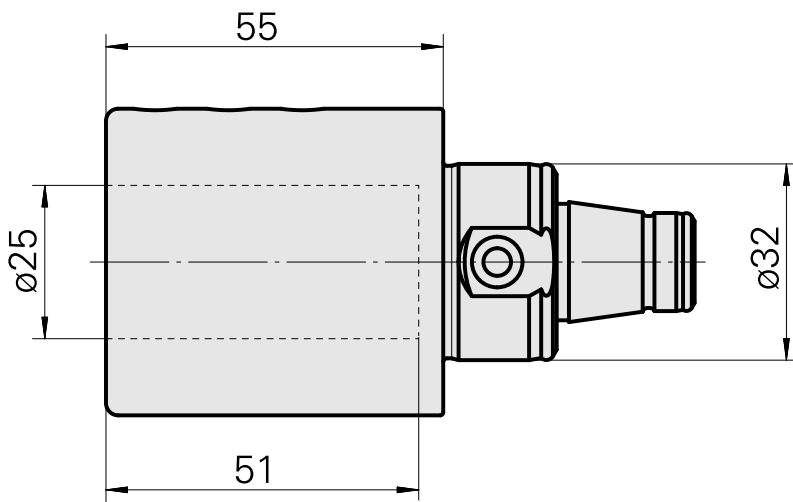

WFB 32-20 D25

Technical data

TH accessories category	WFB 32-20
Mounting	D25
Quick change inserts	Weldon mounting

Documents

No downloads available for this product

Accessories

Optional accessories

Other accessories

[Mounting sleeve with collar D25](#)

Product ID : 10070544

Previous product ID : W62221.41--

[Clamping sleeve D12](#)

Product ID : 10964938

Previous product ID : 993112.----
