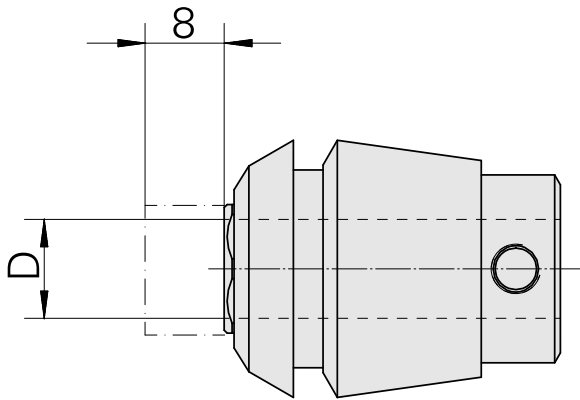

## ER-Collet chuck for taps ET 1-25 6.3mm

### Technical data

|                         |                          |
|-------------------------|--------------------------|
| TH accessories category | ER-Collet chuck for taps |
| Mounting                | ER25                     |
| Tool mounting           | 6.3mm                    |
| Collet type             | ET 1-25                  |