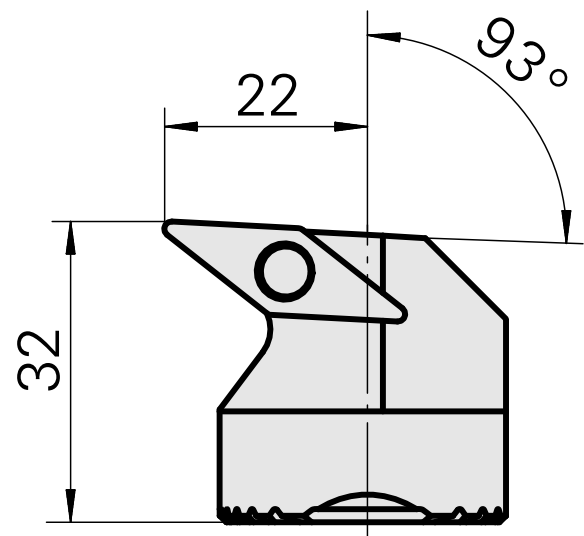

Boring head for VC.. 1604..

Technical data

| | |
|----------------------|---|
| Mounting | for VC.. 1604.. |
| Cooling | internal |
| Pressure | 50 bar |
| X [mm] | 32 (1.26") |
| Z [mm] | 22 (0.87) |
| INDEX TRAUB products | G220.3 • G220 • R200 • TNX65/42 • TNX220.3 |

Documents

No downloads available for this product

Accessories

Required for operation

[Countersunk screw Wohlhaupter Nr. 115673](#)

Product ID : 10587078

Previous product ID : W00013.0026
