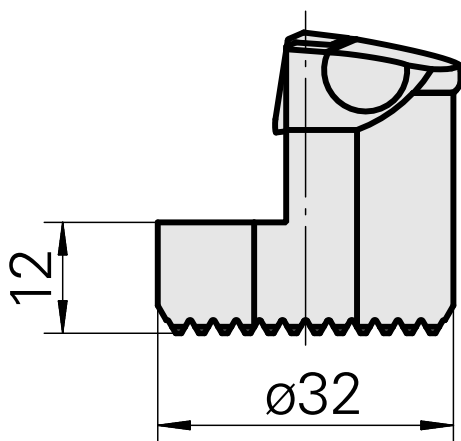

Boring head for VC.. 1604..

Technical data

| | |
|----------------------|---|
| Mounting | for VC.. 1604.. |
| Cooling | internal |
| Pressure | 50 bar |
| X [mm] | 32 (1.26") |
| Z [mm] | 22 (0.87) |
| INDEX TRAUB products | G220.3 • G220 • R200 • TNX65/42 • TNX220.3 |

Documents

No downloads available for this product

Accessories

Required for operation

[Countersunk screw Wohlhaupter Nr. 115673](#)

Product ID : 10587078

Previous product ID : W00013.0026
