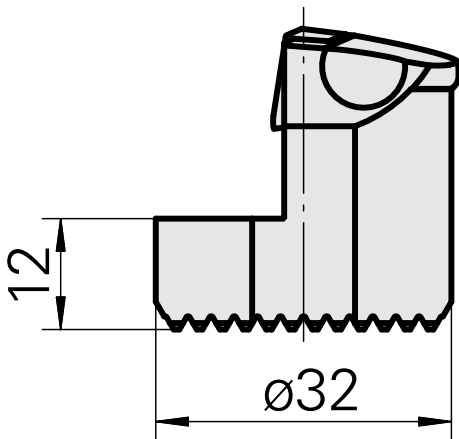

## Boring head for VC.. 1604..

### Technical data

<b>Mounting</b>	for VC.. 1604..
<b>Cooling</b>	internal
<b>Pressure</b>	50 bar
<b>X [mm]</b>	32 (1.26")
<b>Z [mm]</b>	22 (0.87)
<b>INDEX TRAUB products</b>	G220.3 • R200 • TNX65/42 • TNX220.3

## Accessories

Required for operation

[Countersunk screw Wohlhaupter Nr. 115673](#)

Product ID : 10587078

Previous product ID : W00013.0026

---