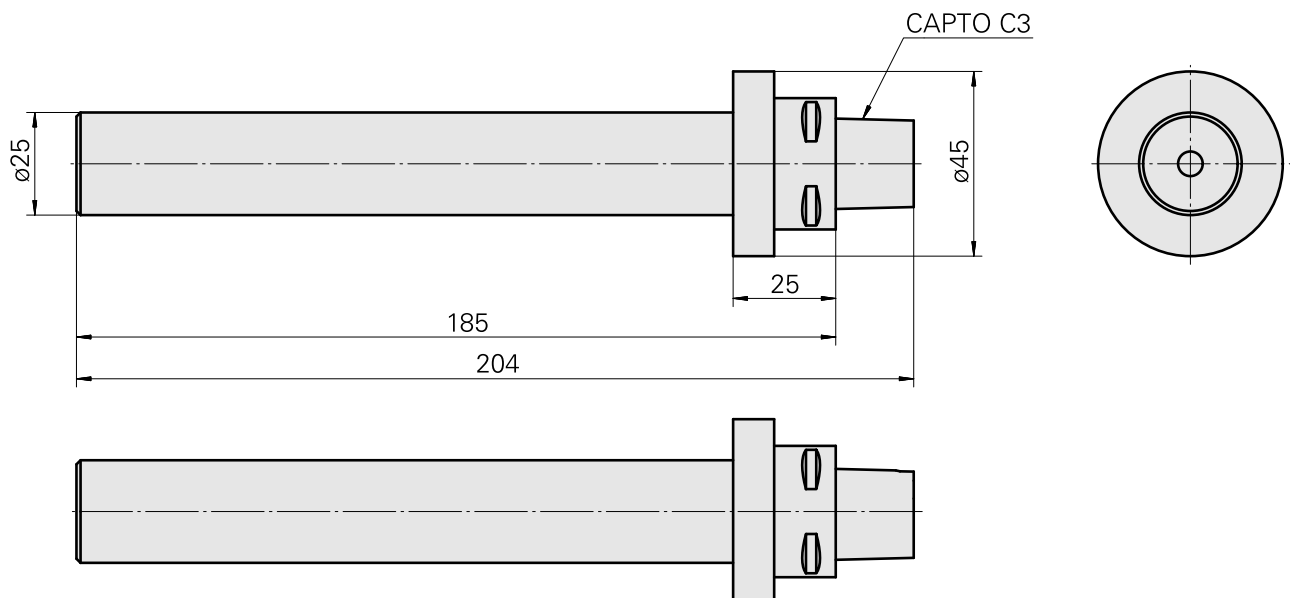

## INDEX CAPTO C3 D25, Calibrating tool

### Technical data

TH accessories category	INDEX CAPTO C3
Mounting	D25
Quick change inserts	Calibrating tool

10854244  
269801.4032

**INDEX**

---