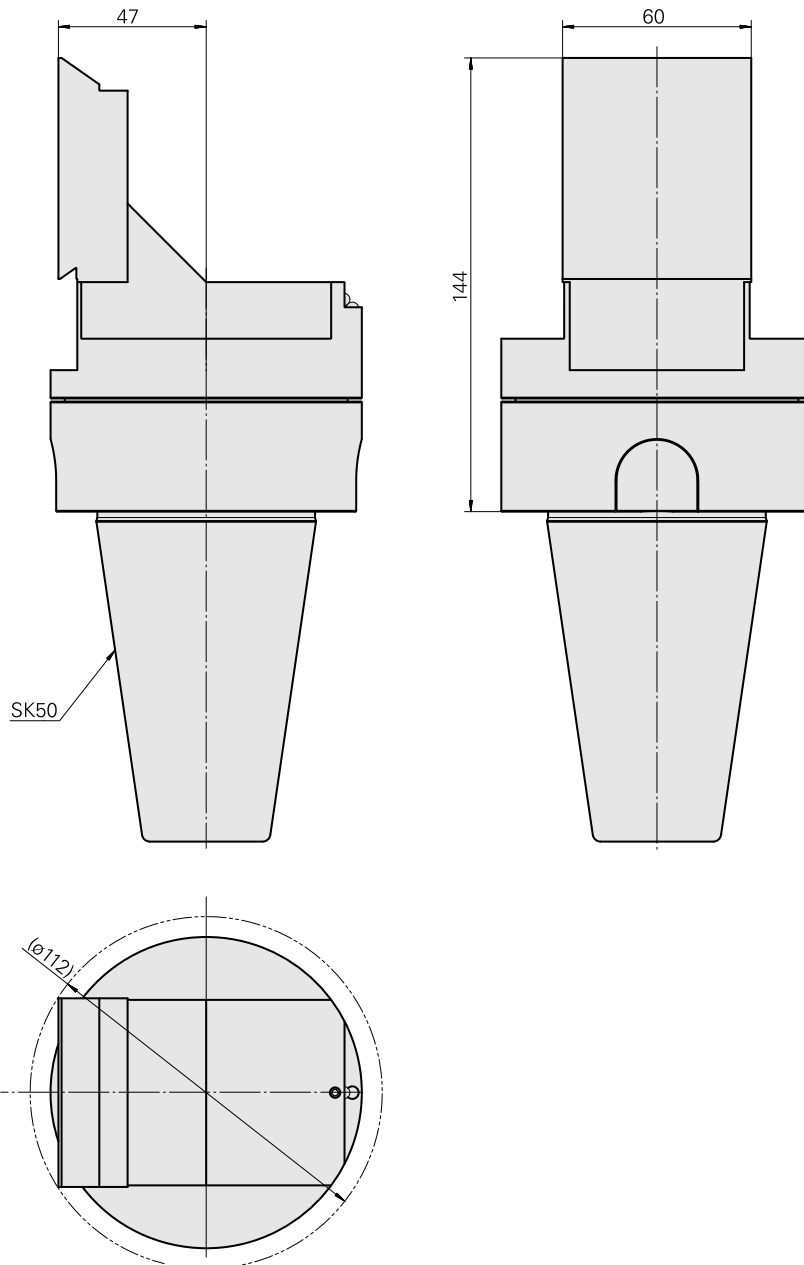

### Technical data

TH accessories category

Adapter for presetting units

Mounting

SK50

Tool mounting

MS16/MS22 Cross slide

10848553  
W9990991