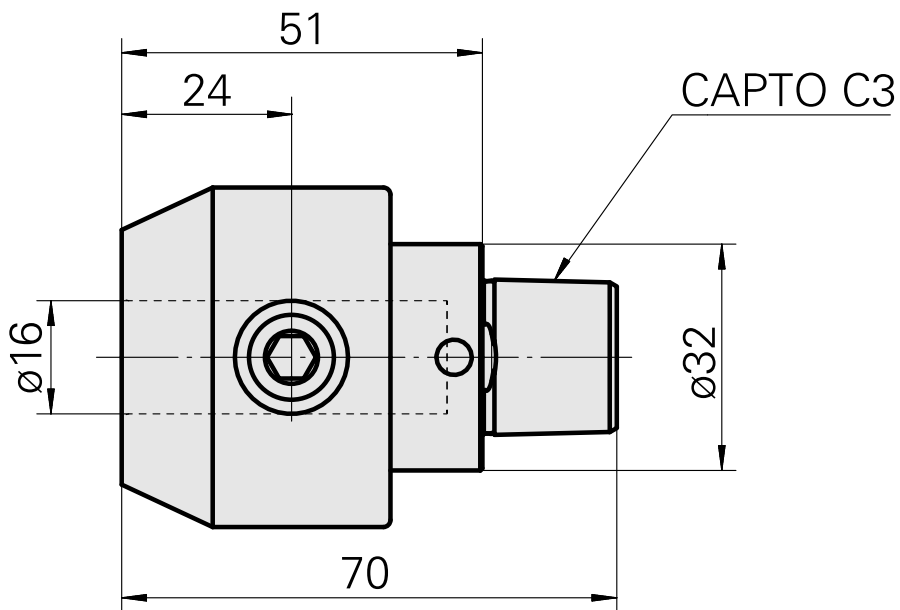

### Technical data

TH accessories category

INDEX CAPTO C3

Mounting

D16

Quick change inserts

Weldon mounting