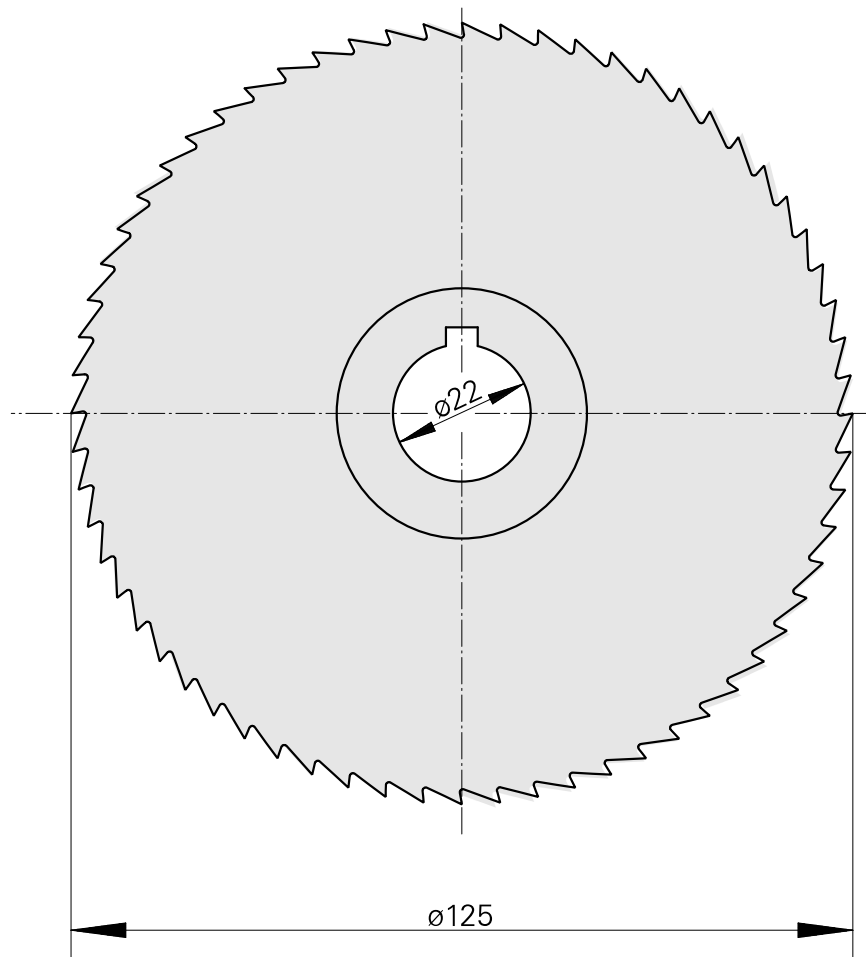

Saw blade, circular saw blade width 6 mm (0.23")

Technical data

TH accessories category

Circular saw blade d125

Tool mounting

22mm

10786817
223015.2560

INDEX