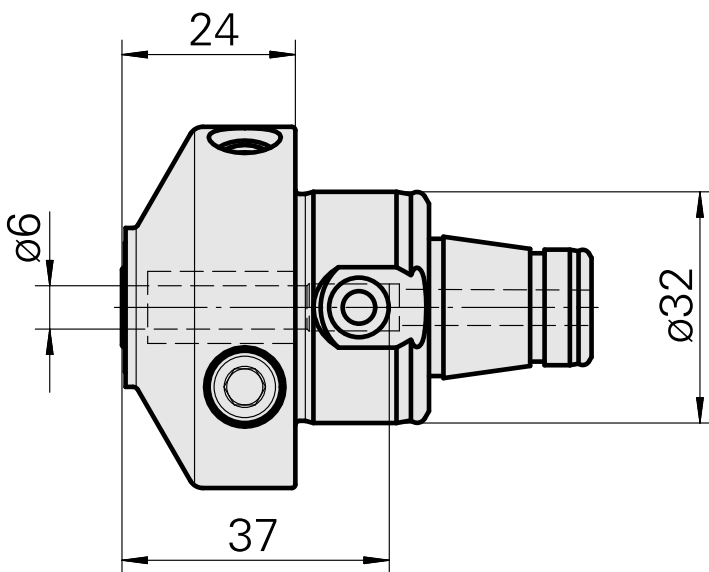

## WFB 32-20 Hydraulic expansion chuck D6

### Technical data

TH accessories category

WFB 32-20

Mounting

Hydraulic expansion chuck D6

Quick change inserts

hydraulic expan. mounting