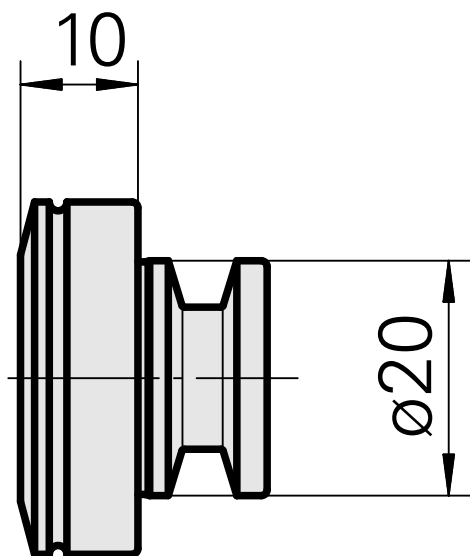

## WFB 20-12, blanking plug

### Technical data

TH accessories category

WFB 20-12

Quick change inserts

miscell mounting

10775402  
837714

**INDEX**

---