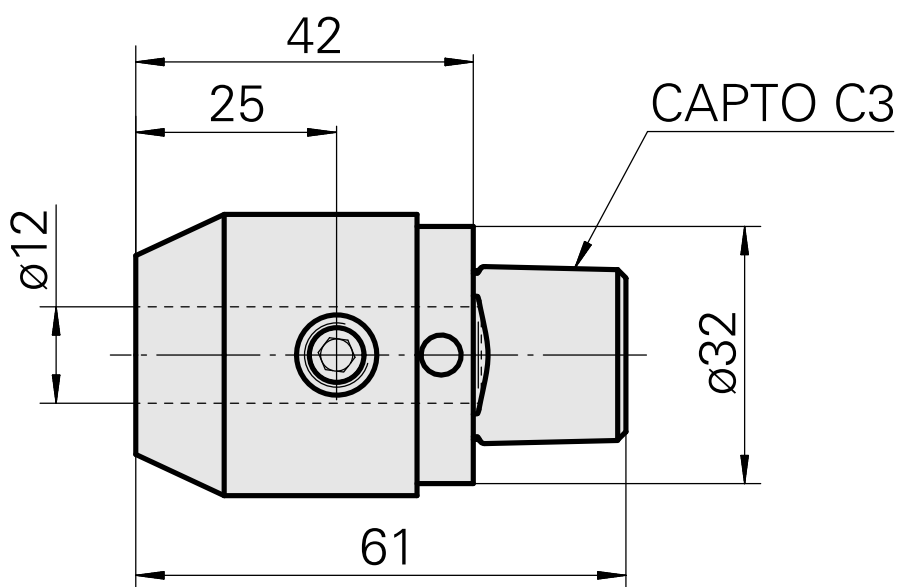

INDEX CAPTO C3 D12

Technical data

TH accessories category

INDEX CAPTO C3

Mounting

D12

Quick change inserts

Weldon mounting

Documents

No downloads available for this product

Accessories

Optional accessories

Other accessories

[Mounting sleeve with collar D12](#)

Product ID : 11060576

Previous product ID : W94280.21--

[Clamping sleeve D12](#)

Product ID : 10964938

Previous product ID : 993112.-----
