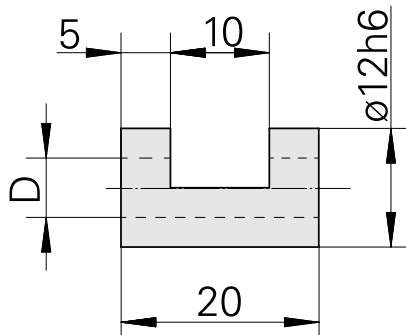

## Clamping sleeve D12/ 7mm

### Technical data

TH accessories category	Clamping sleeve
Mounting	D12
Tool mounting	7mm

10752420  
993112.0700

**INDEX**

---