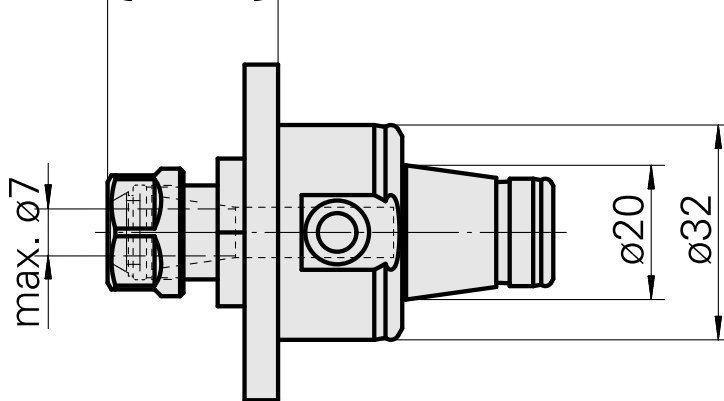

min.23,7 - max.25,4