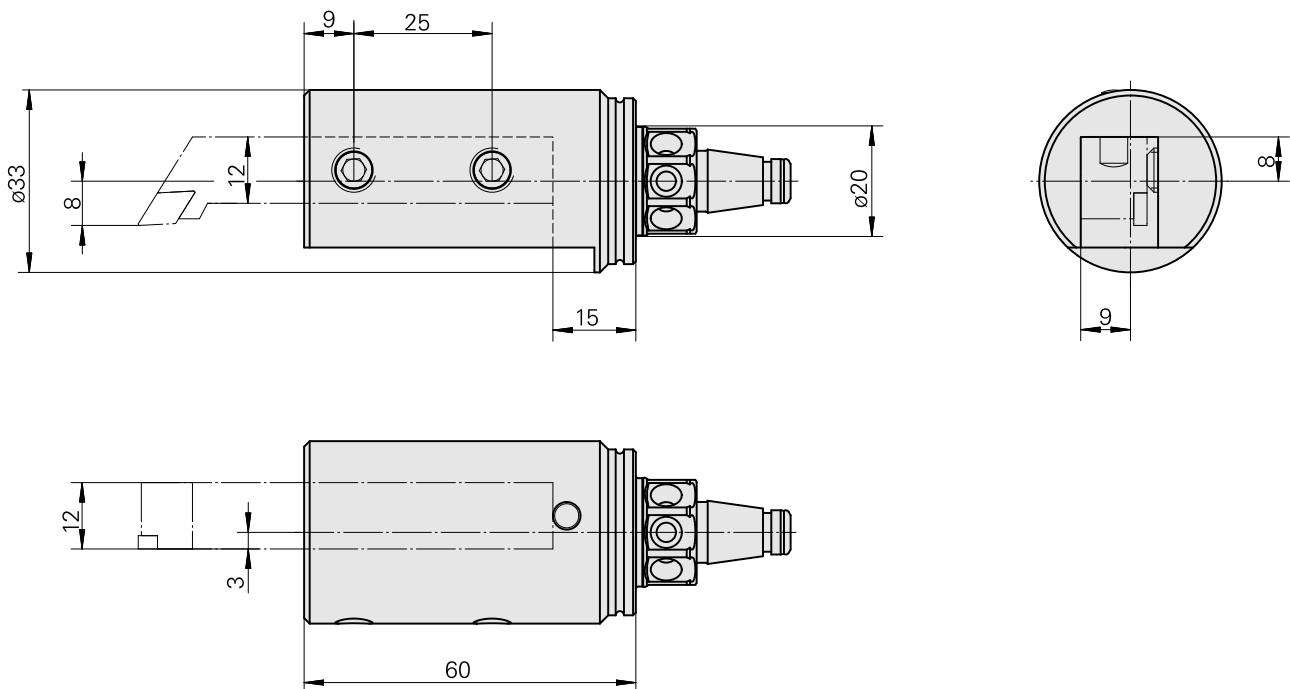

WFB 20-12 Square 12x12, right, without gripper groove

Technical data

TH accessories category

WFB 20-12

Mounting

Square 12x12

Quick change inserts

Turning tool holder