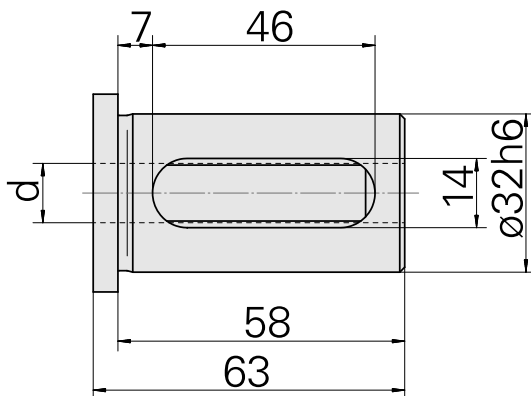

Mounting sleeve with collar D32/ 6mm

Technical data

TH accessories category	Mounting sleeve with collar
Mounting	D32
Tool mounting	6mm

Documents

No downloads available for this product