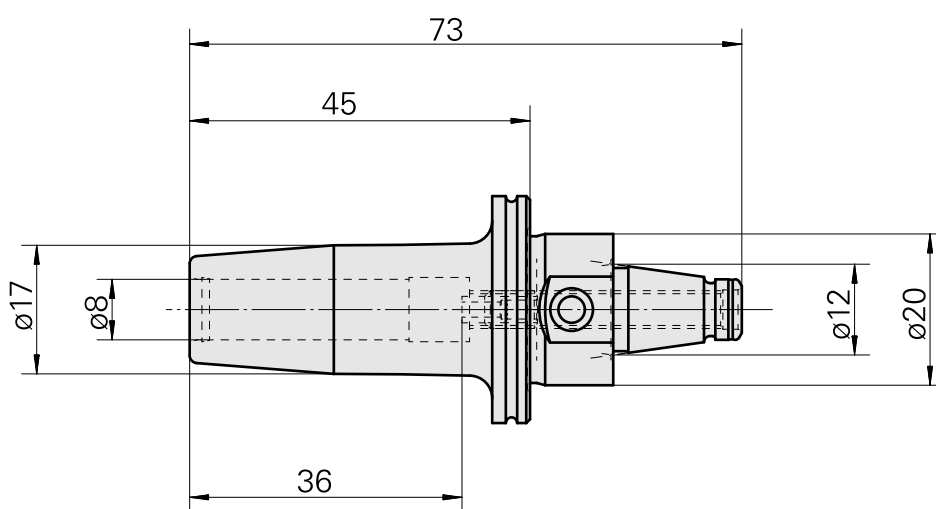

WFB 20-12 Shrink-fit mounting D8

Technical data

TH accessories category

WFB 20-12

Mounting

Shrink-fit mounting D8

Quick change inserts

shrink-fit mounting

Documents

No downloads available for this product

Accessories

Optional accessories

Other accessories

[Adjusting screw M 5x10](#)

Product ID : 10674886

Previous product ID : 326793
