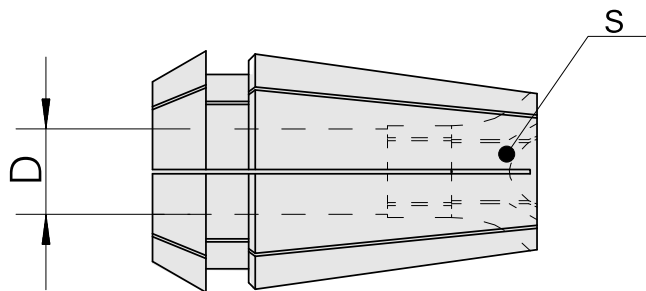

ER-Collet chuck for taps ER 25-GB 7mm

Technical data

TH accessories category	ER-Collet chuck for taps
Mounting	ER25
Tool mounting	7mm
Collet type	ER 25-GB

Documents

No downloads available for this product