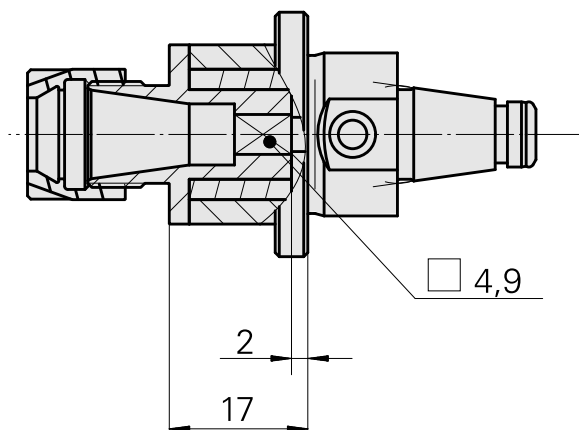

### Technical data

TH accessories category	WFB 20-12
Mounting	ER11
Quick change inserts	taping chuck

---