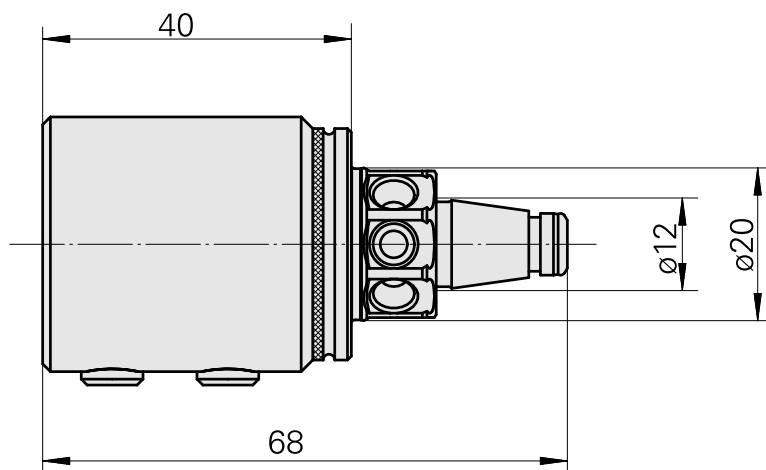

WFB 20-12 D20

Technical data

TH accessories category

WFB 20-12

Mounting

D20

Quick change inserts

Boring tool holder

Previous product ID : W68511.0403

TH accessories
category
Mounting sleeve with
collar

Mounting
D20

Tool mounting
3mm

[Mounting sleeve with collar D20/ 4mm](#)

Product ID : 10215398

Previous product ID : W68511.0404

TH accessories
category
Mounting sleeve with
collar

Mounting
D20

Tool mounting
4mm

[Mounting sleeve with collar D20/ 5mm](#)

Product ID : 10832261

Previous product ID : W68510.0405

TH accessories
category
Mounting sleeve with
collar

Mounting
D20

Tool mounting
5mm

[Mounting sleeve with collar D20/ 6mm](#)

Product ID : 10048953
Previous product ID : W68510.0406

TH accessories category Mounting sleeve with collar	Mounting D20	Tool mounting 6mm
--	-----------------	----------------------