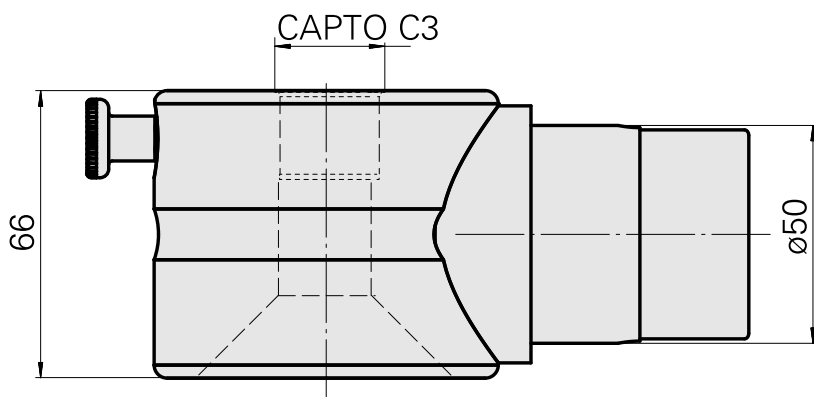

Adapter mounting aid INDEX CAPTO C3

Technical data

TH accessories category

Adapter mounting aid

Tool mounting

CAPTO C3

Documents

No downloads available for this product