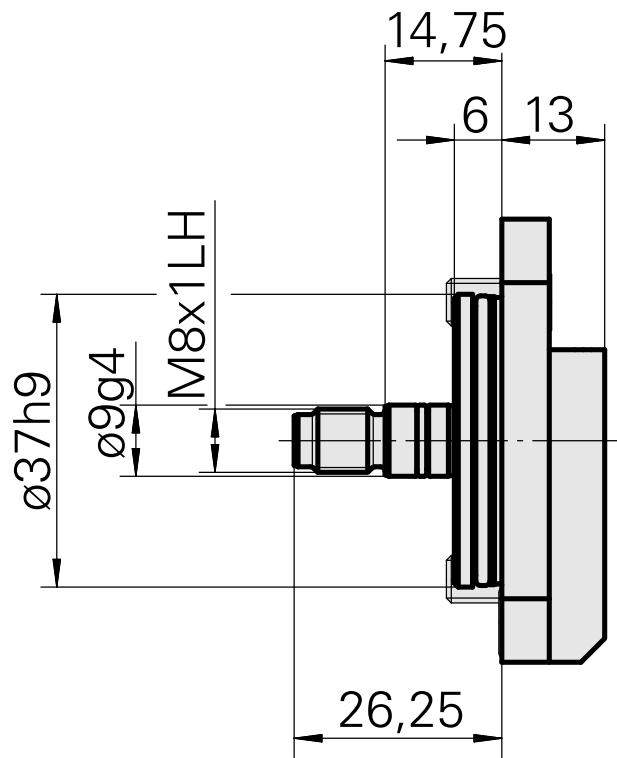

Coolant Supply, internal 80 bar

Technical data

There are currently no additional technical features stored for this product