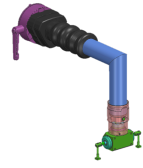

### Technical data

Electrical assemblies

Measuring system

No 3-side view is currently available for this product

10686805  
487542.0603

**INDEX**

---