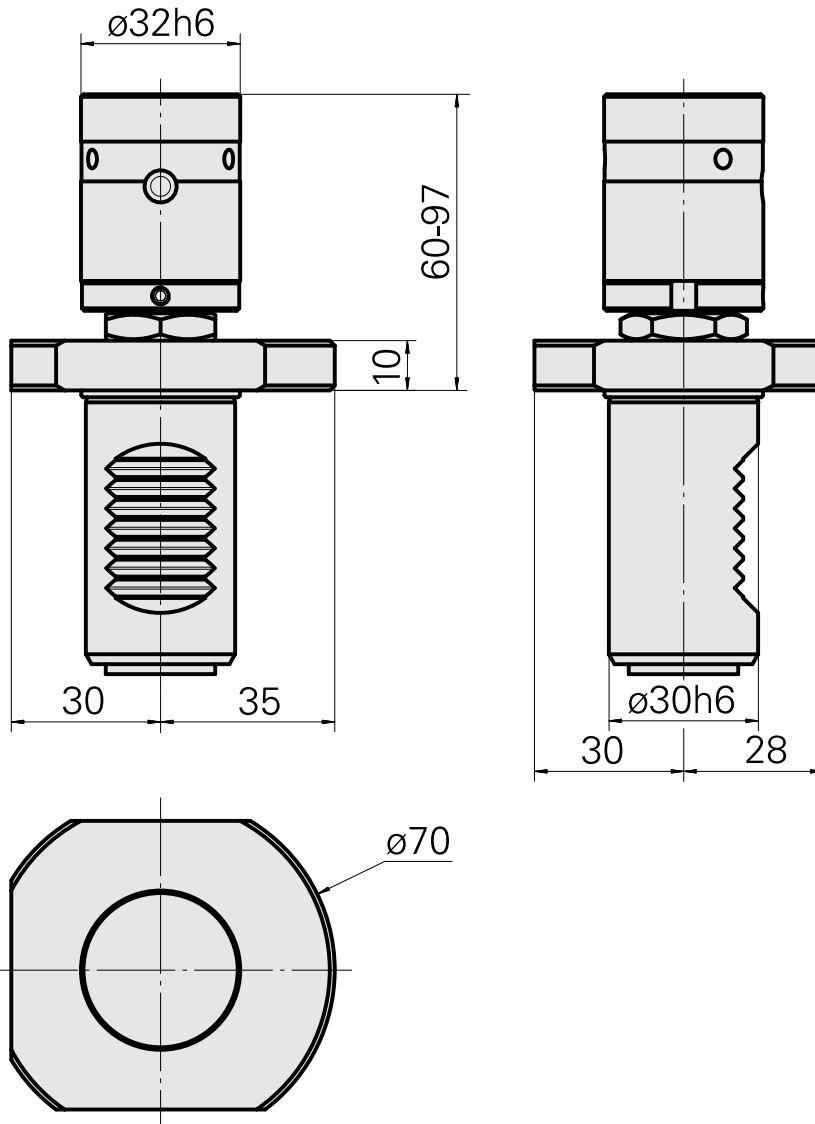

## Bar stop VDI 30, adjustable, live

### Technical data

|                      |                         |
|----------------------|-------------------------|
| Shank VDI            | VDI 30                  |
| Drive                | not live                |
| Fixation VDI         | none                    |
| reversable 180°      | no                      |
| X [mm]               | 60 - 97 (2.36" - 3.82") |
| Y [mm]               | -                       |
| Z [mm]               | -                       |
| INDEX TRAUB products | IT600 • TNA300          |