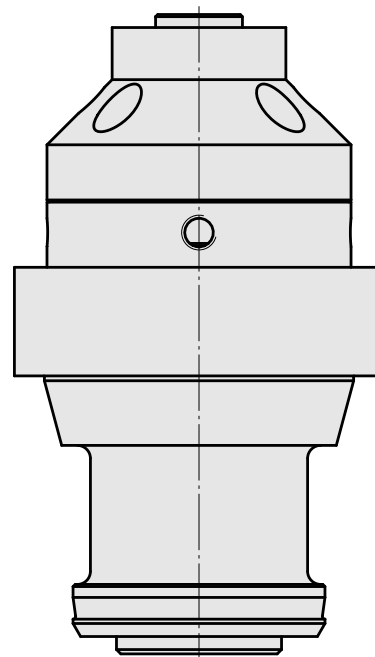

Mount

Technical data

TH accessories category

Adapter pre-adjustment block

Tool mounting

HSK 40

Documents

No downloads available for this product