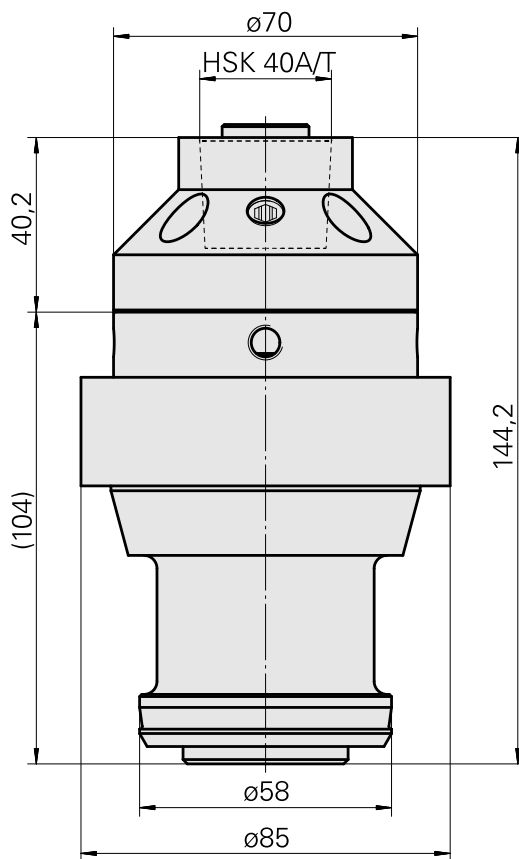

Mount

Technical data

TH accessories category

Adapter pre-adjustment block

Tool mounting

HSK 40

Documents

No downloads available for this product