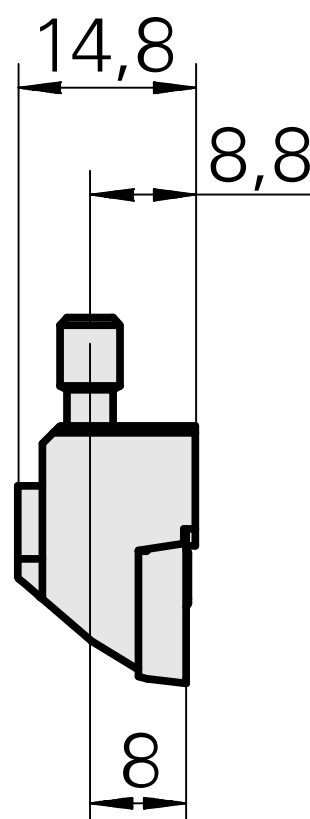

Cassette

Technical data

TH accessories category

Cassette, right

Mounting

for DC.. 11T3..

Documents

No downloads available for this product