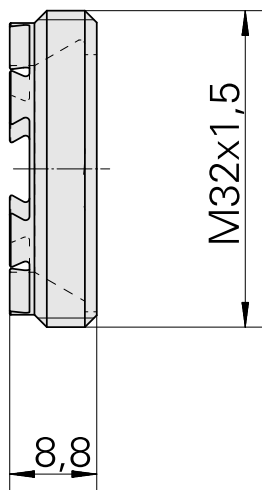

Clamping nut

Technical data

TH accessories category

Clamping nut

Mounting

ER25

Collet type

ER 25

Clamping nut type

Male thread

10630063
901939.5251

INDEX

Documents

No downloads available for this product