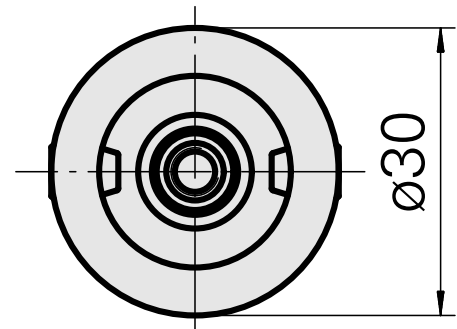

WFB 20-12 WFB 20-12, Extension

Technical data

| | |
|-------------------------|------------------|
| TH accessories category | WFB 20-12 |
| Mounting | WFB 20-12 |
| Quick change inserts | miscell mounting |