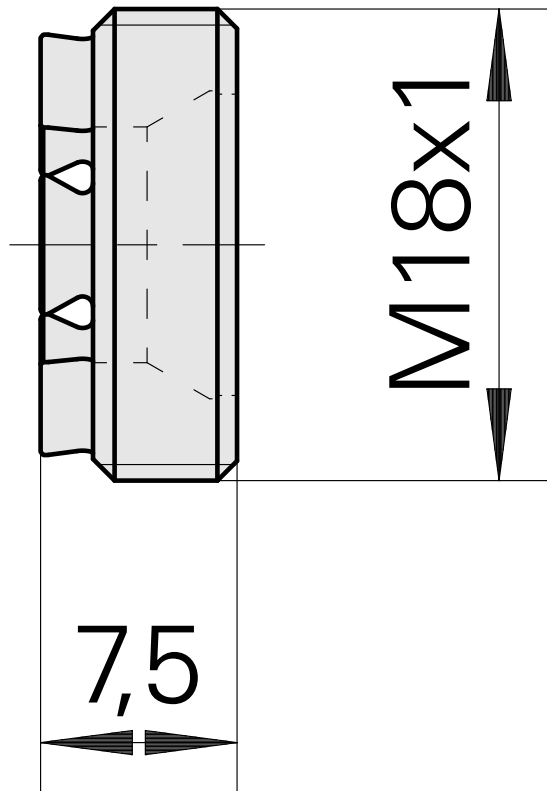

Clamping nut

Technical data

TH accessories category

Clamping nut

Mounting

ER11

Collet type

ER 11

Clamping nut type

Male thread

Documents

No downloads available for this product