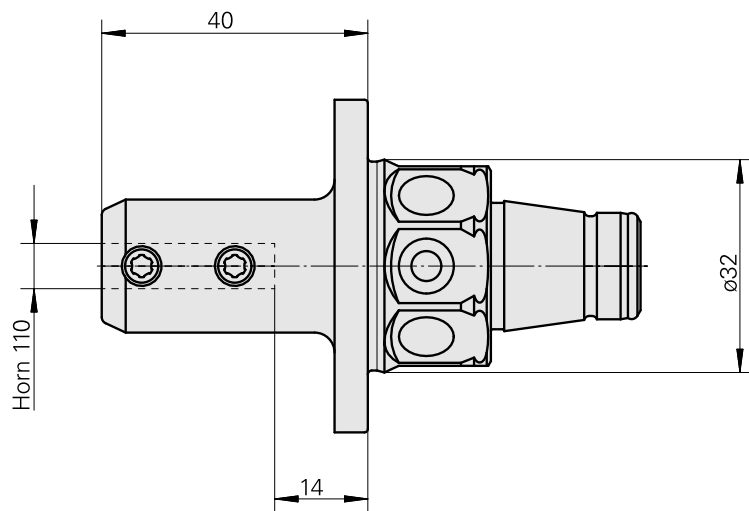

## WFB 32-20 Horn Type 110

### Technical data

TH accessories category

WFB 32-20

Mounting

Horn Type 110

Quick change inserts

Horn S-Mini