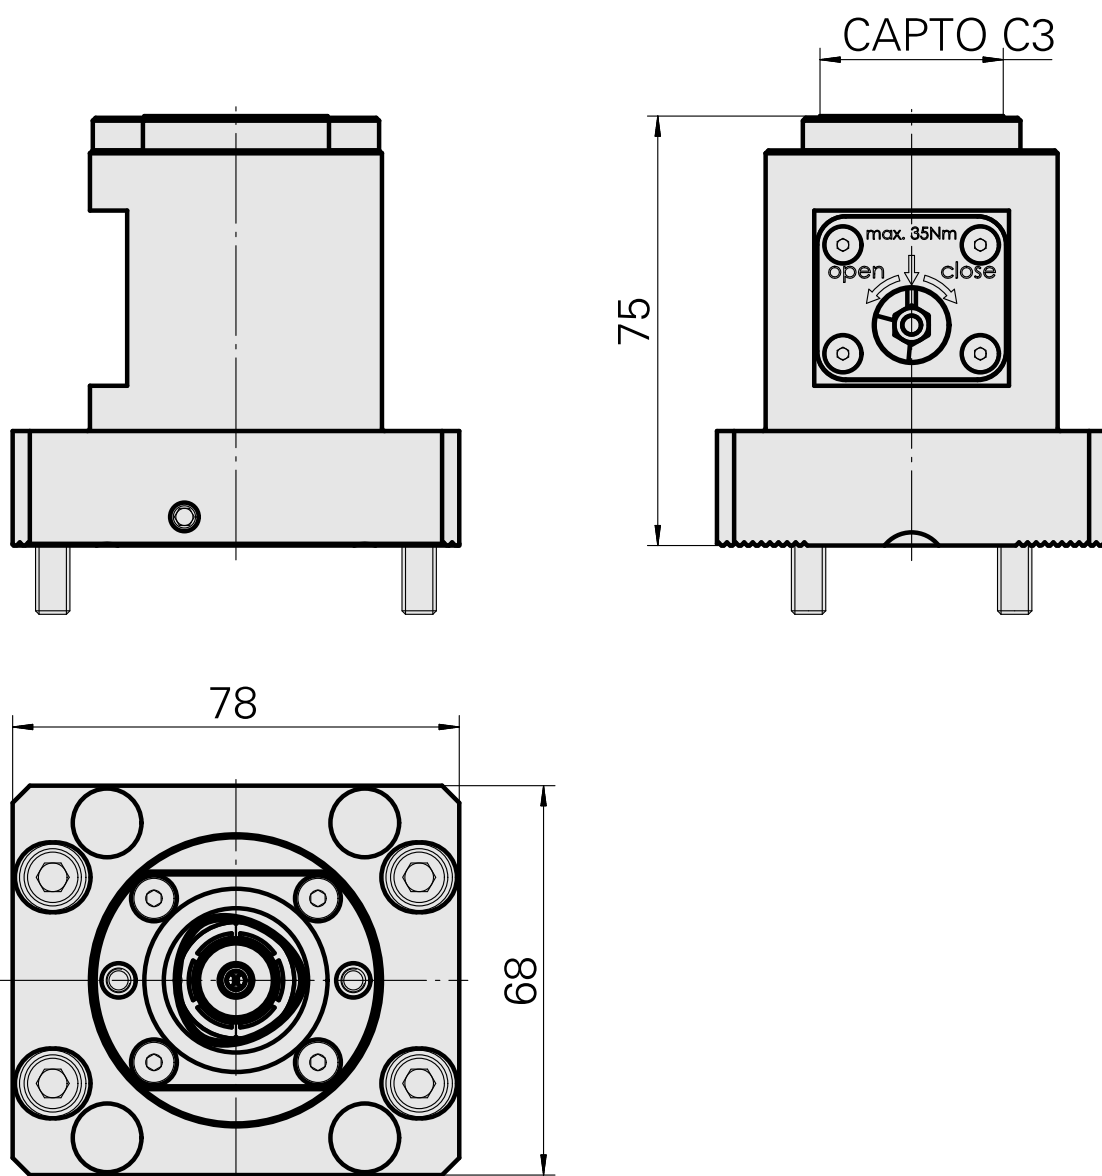

Mount INDEX CAPTO C3

Technical data

Drive	not live
Mounting	INDEX CAPTO C3
reversable 180°	no
X [mm]	75 (2.95")
Y [mm]	–
Z [mm]	–
INDEX TRAUB products	ABC65 • TNK42/65

Documents

Product notes

[FR \(pdf\)](#)

[EN \(pdf\)](#)

[DE \(pdf\)](#)

Accessories

Optional accessories

Other accessories

[Adapter INDEX CAPTO C3 rotating](#)

Product ID : 10925971

Previous product ID : WZ9990.3000F

[Adapter INDEX CAPTO C3 fixed](#)

Product ID : 12062333

Previous product ID :
