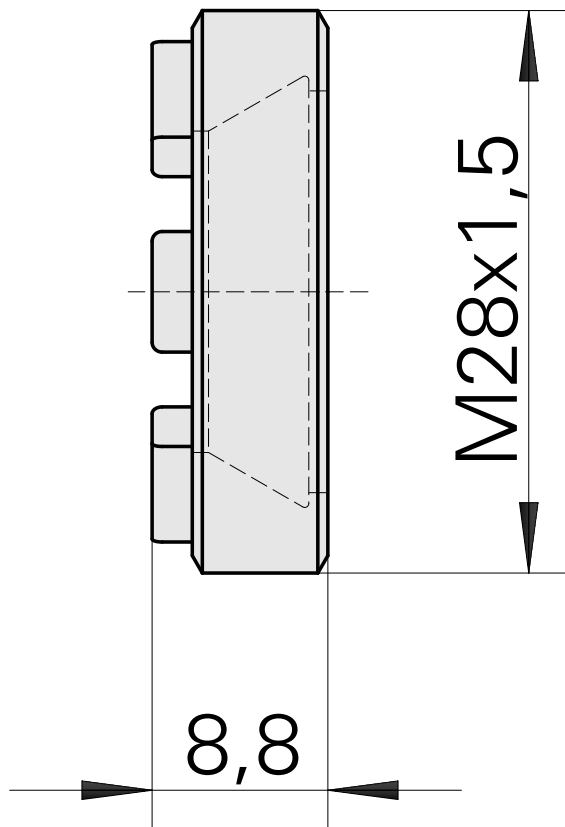

### Technical data

TH accessories category

Clamping nut

Mounting

ER20

Collet type

ER 20

Clamping nut type

Male thread

10566942  
901939.5201

**INDEX**

---