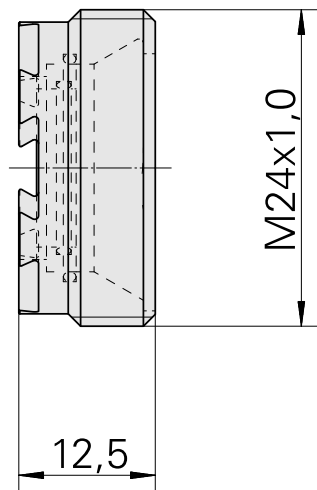

## Clamping nut, for internal cooling lubricant supply

### Technical data

<b>TH accessories category</b>	Clamping nut
<b>Mounting</b>	ER16
<b>Collet type</b>	ER 16
<b>Clamping nut type</b>	Male thread

10546850  
326691

**INDEX**

---