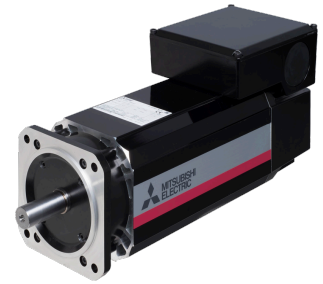

## Motor

### Technical data

Electrical assemblies

Motor accessories

Rated power W

5500 Watt

No 3-side view is currently available for this product

10534717  
103966