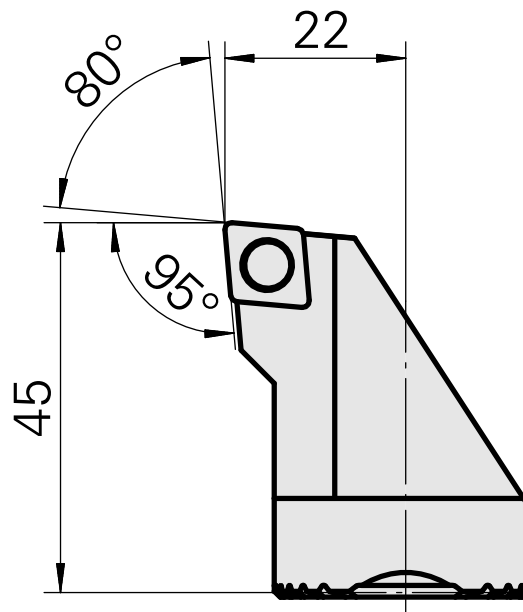

## Boring head for CC.. 09T3..

### Technical data

|                      |  |
|----------------------|--|
| Mounting             | for CC.. 09T3..                        |
| Cooling              | internal                               |
| Pressure             | 50 bar                                 |
| X [mm]               | 45 (1.77")                             |
| Z [mm]               | 22 (0.87)                              |
| INDEX TRAUB products | G220.3 • R200 • TNX65/42 •<br>TNX220.3 |