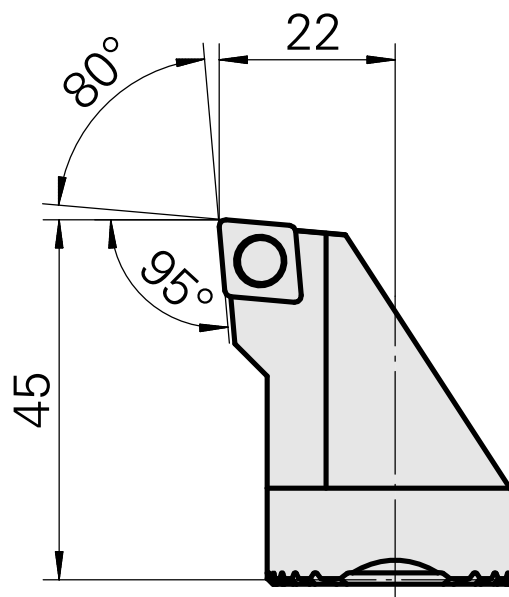

X [mm]

45 (1.77")

Z [mm]

22 (0.87)

INDEX TRAUB products

G220.3 • G220 • R200 • TNX65/42 •
TNX220.3

Documents

No downloads available for this product