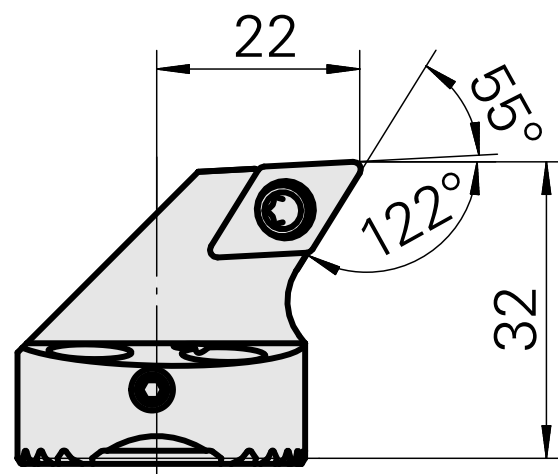

## Boring head for DC.. 11T3..

### Technical data

<b>Mounting</b>	for DC.. 11T3..
<b>Cooling</b>	internal
<b>Pressure</b>	50 bar
<b>X [mm]</b>	32 (1.26")
<b>Z [mm]</b>	22 (0.87)
<b>INDEX TRAUB products</b>	G220.3 • R200 • TNX65/42 • TNX220.3