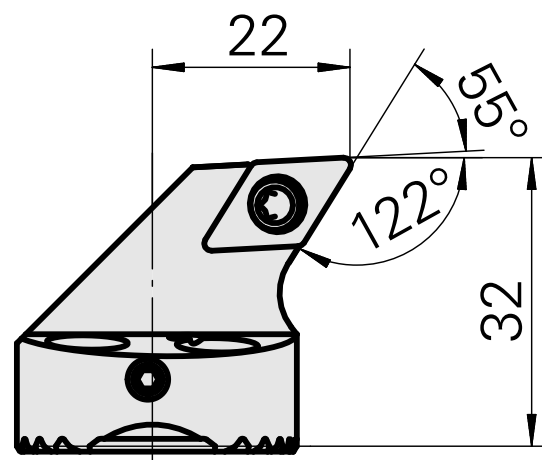

### Technical data

**Mounting**

for DC.. 11T3..

**Cooling**

internal

**Pressure**

50 bar

**X [mm]**

32 (1.26")

**Z [mm]**

22 (0.87)

**INDEX TRAUB products**

G220.3 • G220 • R200 • TNX65/42 •  
TNX220.3