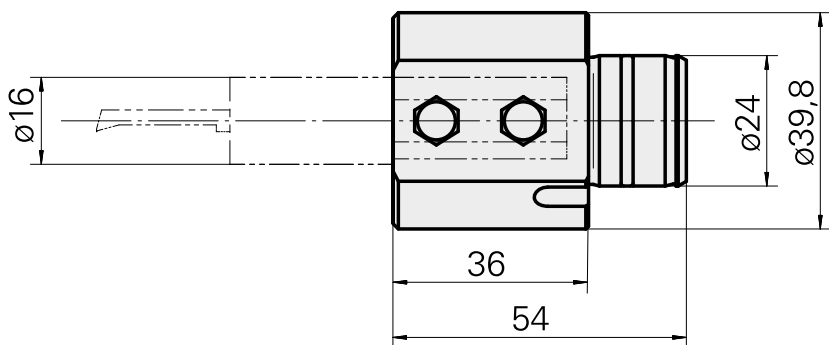

## Mount D16 (0.63 ")

### Technical data

Drive	not live
Cooling	internal
Mounting	D16
Pressure	80 bar
X [mm]	36 (1.42")
Y [mm]	-
Z [mm]	-
INDEX TRAUB products	ABC65 • TNK42/65 • TNL18 • TNL20 • TNL32-11 • TNL32 • TNL32-11 compact • TNL20-11 • TNL32 compact • TNK40.2-10 • TNL20.2 • TNK40.2