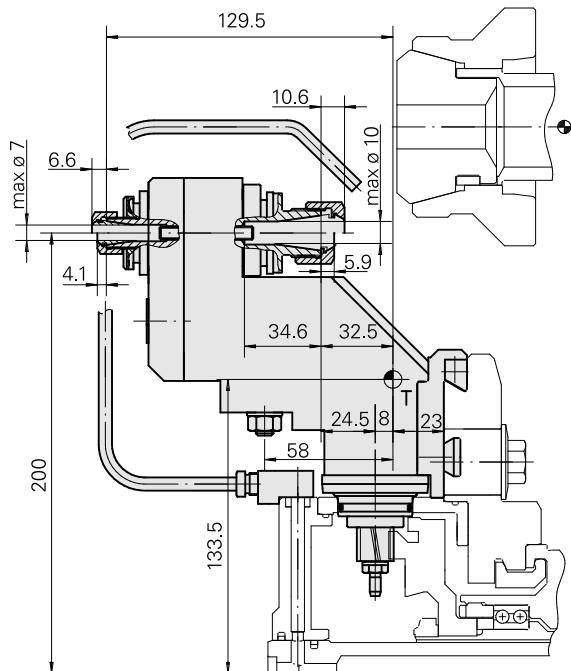

## Milling unit Circular prism 1:1 ER16/ER1, ±40°

### Technical data

<b>Shank TNL</b>	Circular prism
<b>Drive</b>	Overall drive
<b>Fixation TNL</b>	Central tensioning screw
<b>Speed ratio</b>	1:1
<b>Cooling</b>	external
<b>Pressure</b>	30 bar
<b>Mounting</b>	ER16/ER11
<b>INDEX TRAUB products</b>	TNK36 • TNL26