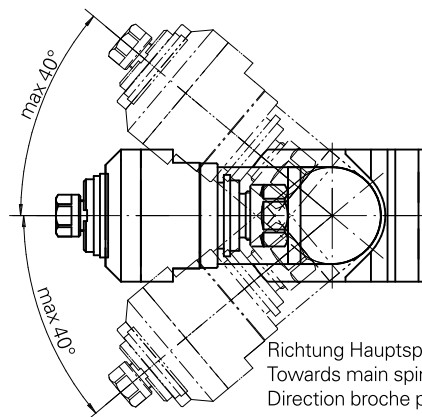

## Milling unit Circular prism 1:1 ER16/ER1, ±40°

### Technical data

<b>Shank TNL</b>	Circular prism
<b>Drive</b>	Overall drive
<b>Fixation TNL</b>	Central tensioning screw
<b>Speed ratio</b>	1:1
<b>Cooling</b>	external
<b>Pressure</b>	30 bar
<b>Mounting</b>	ER16/ER11
<b>INDEX TRAUB products</b>	TNK36 • TNL26