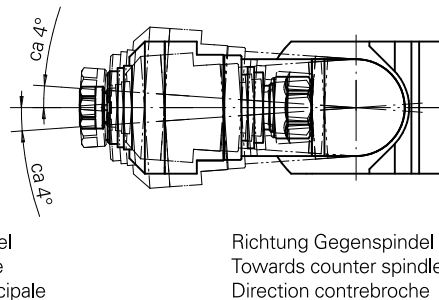

## Milling unit Circular prism 1:1 ER16/ER1, ±40°

### Technical data

<b>Shank TNL</b>	Circular prism
<b>Drive</b>	Overall drive
<b>Fixation TNL</b>	Central tensioning screw
<b>Speed ratio</b>	1:1
<b>Cooling</b>	external
<b>Pressure</b>	30 bar
<b>Mounting</b>	ER16/ER11
<b>INDEX TRAUB products</b>	TNK36 • TNL26