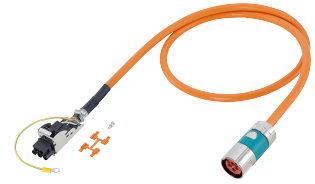

Cable

Technical data

Electrical assemblies	Electr. assembly lines
Length	1500 Millimeter
Cross-section	6 Square millimeter
Number of wires/poles (ST)	4 Piece
Voltage	600 Volt
Plug connection/type	M40 (size 1.5) OG - orange
Shield	yes - shielded
Insulating material	TPM