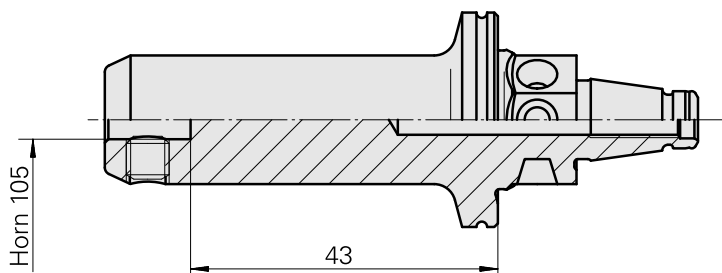

WFB 20-12 Horn Type 105

Technical data

TH accessories category

WFB 20-12

Mounting

Horn Type 105

Quick change inserts

Horn S-Mini