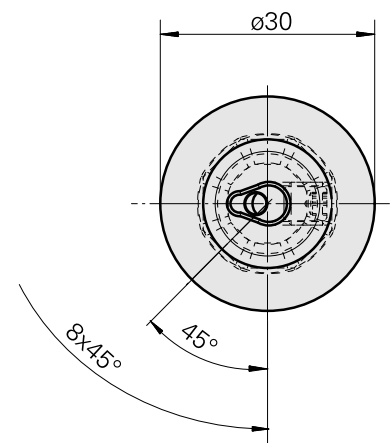

WFB 20-12 Horn Type 105

Technical data

TH accessories category

WFB 20-12

Mounting

Horn Type 105

Quick change inserts

Horn S-Mini