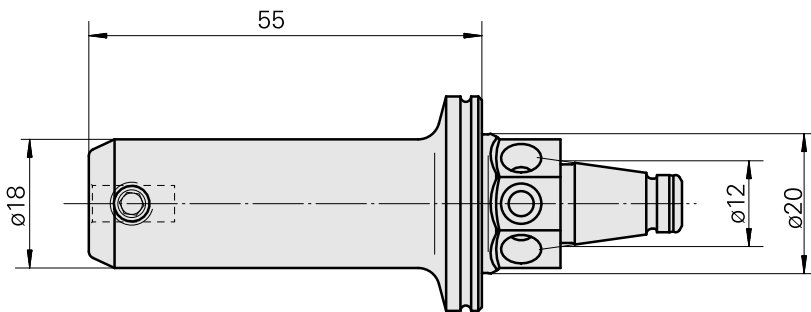

WFB 20-12 Horn Type 105

Technical data

TH accessories category

WFB 20-12

Mounting

Horn Type 105

Quick change inserts

Horn S-Mini