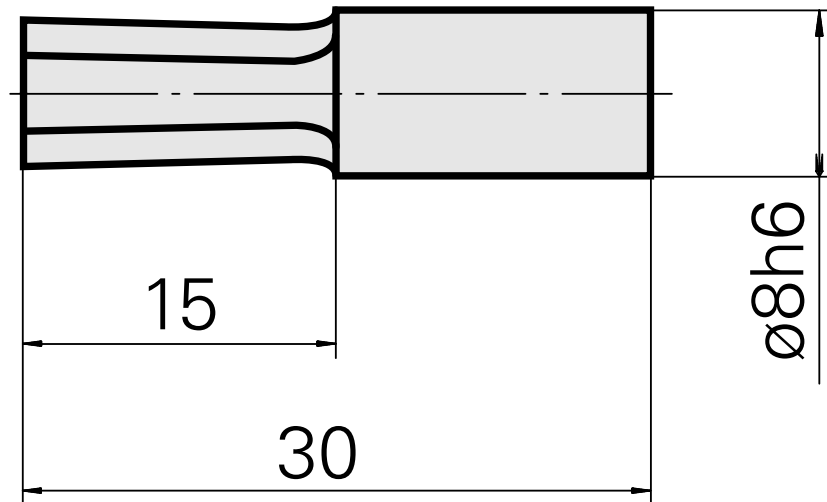

Broach SW6 mm

Technical data

TH accessories category

Broach

Mounting

SW6 mm

Tool mounting

8mm