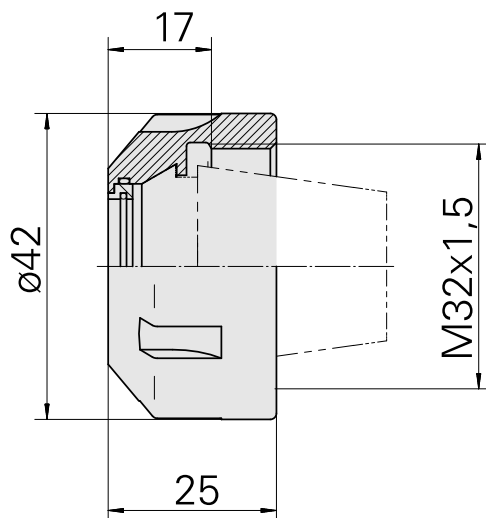

Clamping nut, for internal cooling lubricant supply

Technical data

TH accessories category	Clamping nut
Mounting	ER25
Collet type	ER 25
Clamping nut type	Female thread

10464259
901939.3251

INDEX

Documents

No downloads available for this product